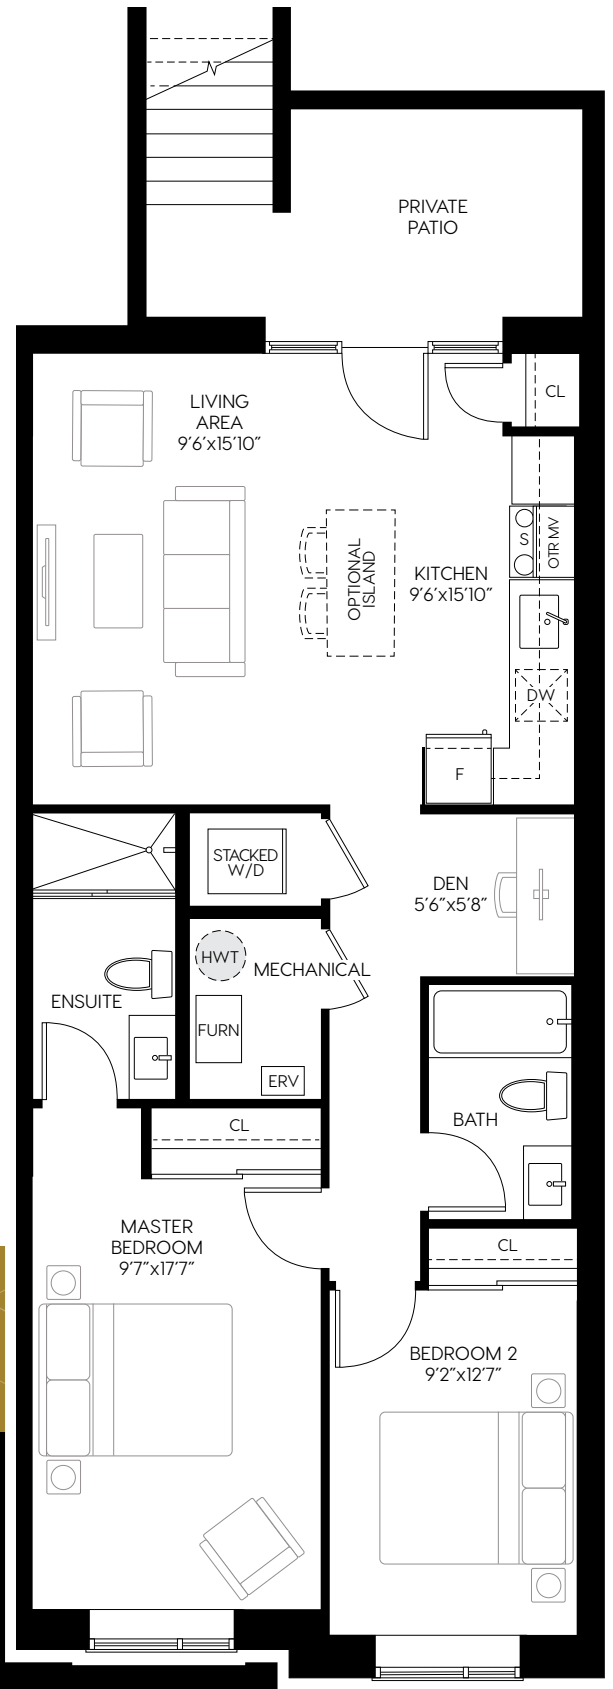

THE MONARCH

UNITS 2, 4, 6

980 SQFT

TERRACE FLOOR

CROSS SECTION - UNIT LOCATION ■

TERRACE FLOOR UNITS 2, 4, 6